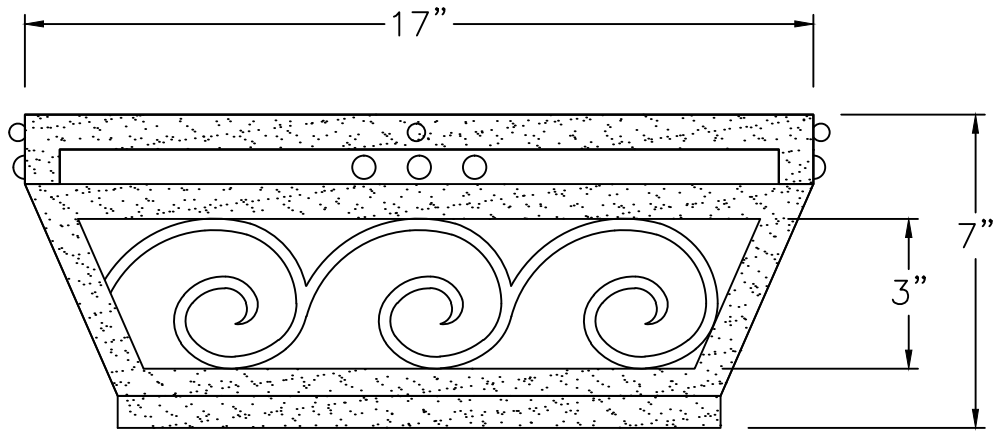

SOLARA

Iron Doors & Lighting

Jewel - C020

FRONT VIEW

BOTTOM VIEW

ONLY AVAILABLE
IN ELECTRIC

LARGE
C-020-123
17" W X 7" H

CUSTOM DRAWING CHANGES:

© 2012 SOLARA ENCHAINMENT
UNAUTHORIZED USE OF THIS
PLAN IS IN VIOLATION OF THE
U.S. COPYRIGHT ACT TITLE 17
OF THE U.S. CODE.

DESIGN: JEWEL
LINE: FLUSH CEILING
FILE: C-020-0123-EL-S100-1
DATE REV: 06-DEC-12