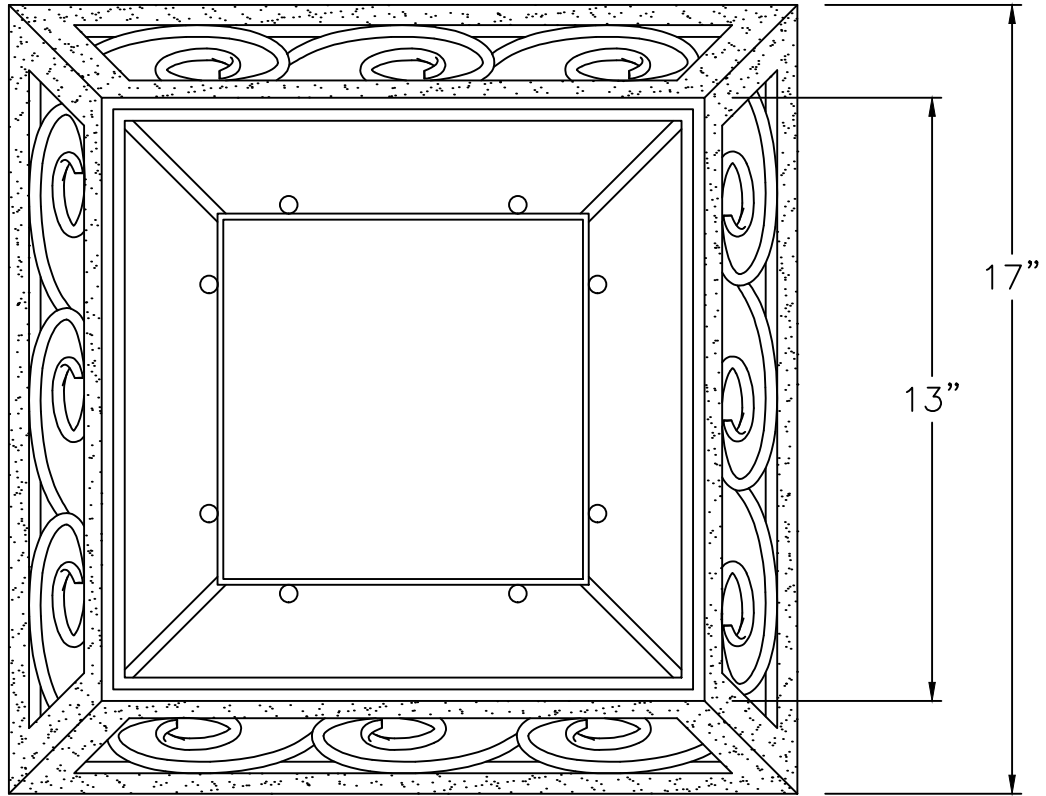

SOLARA

Iron Doors & Lighting

Jewel - C020

FRONT VIEW

BOTTOM VIEW

ONLY AVAILABLE
IN ELECTRIC

LARGE
C-020-123
17" W X 7" H

CUSTOM DRAWING CHANGES:

© 2012 SOLARA ENCHAINMENT
UNAUTHORIZED USE OF THIS
PLAN IS IN VIOLATION OF THE
U.S. COPYRIGHT ACT TITLE 17
OF THE U.S. CODE.

DESIGN: JEWEL
LINE: FLUSH CEILING
FILE: C-020-0123-EL-S100-1
DATE REV: 06-DEC-12